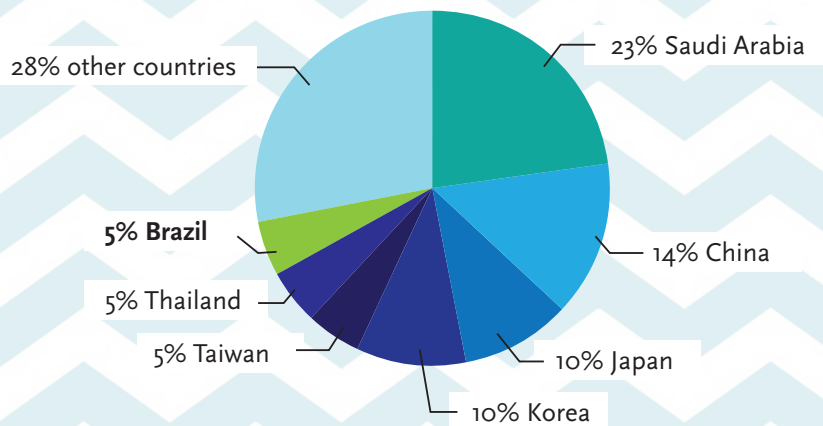

WISCONSIN ESL INSTITUTE

LEARN ENGLISH AT WESLI!

- ✔ Small Classes
- ✔ Experienced Teachers
- ✔ Dynamic University City
- ✔ Tons of Fun!

EXPERIENCE
THE REAL
U.S.A.

High Student Diversity!

Teaching
English
Since 1981